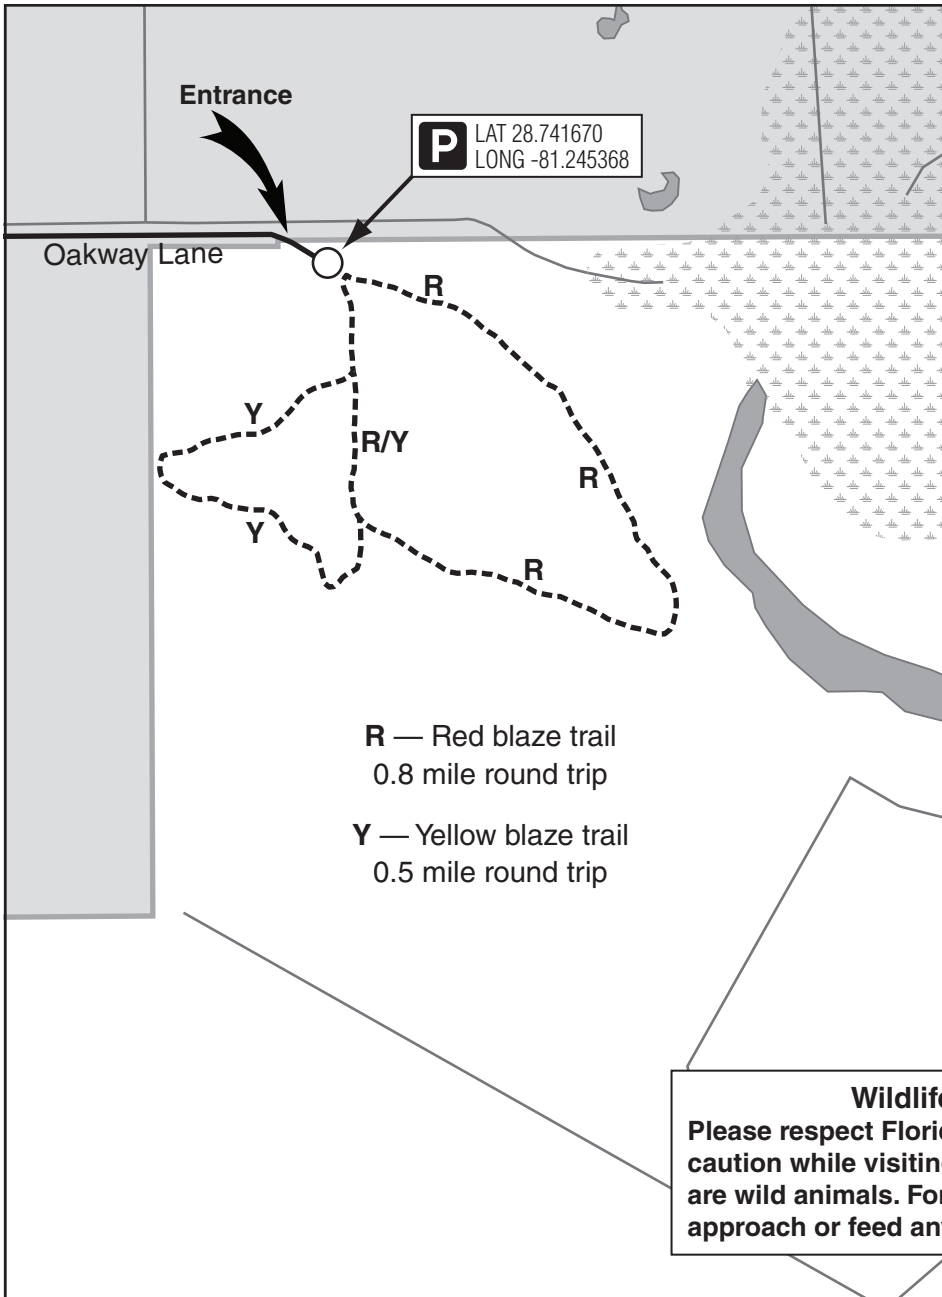

Marl Bed Flats Tract

North Cameron Tract

East Lake Jesup Tract

Legend

- P** Parking area
- 🏠** Observation tower
- 🏠** Caretaker residence
- Trail
- Property boundary
- ▨ Wetland

Lake Jesup Conservation Area Trail Map